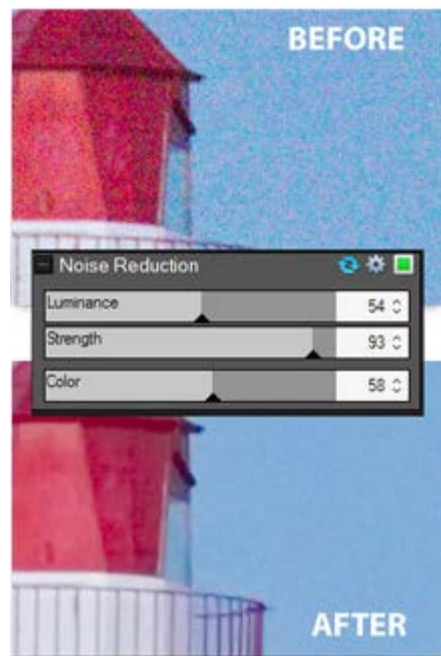

Burn to Blu-Ray

Quickly and easily archive your images to Blu-Ray discs, directly from within ACDSee.

Photo Developing

Non-destructive adjustment brush

Make non-destructive adjustments to select areas of your images using a versatile brush to precisely get the look you want. Subtly or dramatically correct exposure, add clarity, boost vibrance and more.

Pro Tip!

Use the scroll wheel on your mouse to increase or decrease the size of your brush while applying it.

Improved noise reduction and sharpening

Rescue your high ISO images with ACDSee's significantly improved noise reduction technology to get smoother and more natural results, while retaining as much edge detail as possible. Plus, the new Detail slider adds control over the sharpening process by feathering or softening the sharpening halos.

Better black and white

Take your monochrome images to a whole new level of creativity with the dedicated black and white mode. Make high-quality non-destructive hue-based brightness adjustments and experiment with saturation-based tinting that allows you to add a specific hue back to a black and white image.