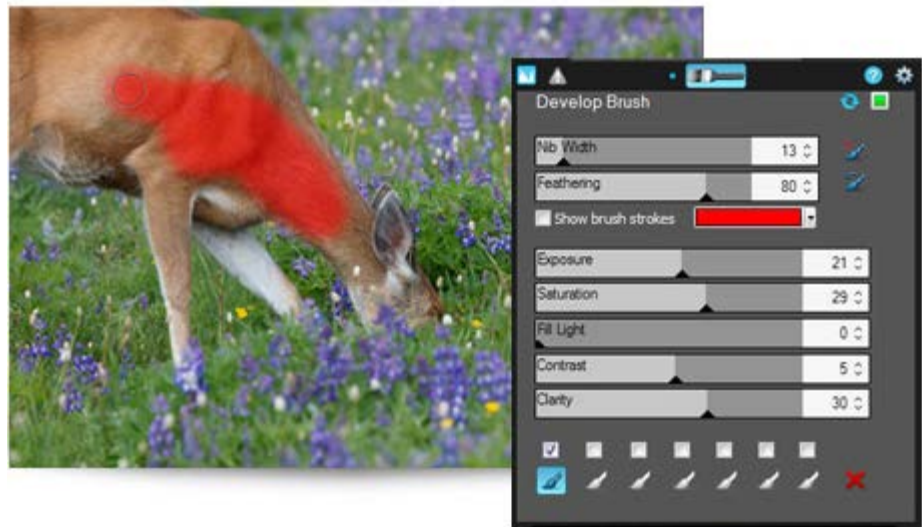

Pro Tip!

Use the scroll wheel on your mouse to increase or decrease the size of your brush while applying it.

Improved noise reduction and sharpening

Rescue your high ISO images with ACDSee's significantly improved noise reduction technology to get smoother and more natural results, while retaining as much edge detail as possible. Plus, the new Detail slider adds control over the sharpening process by feathering or softening the sharpening halos.