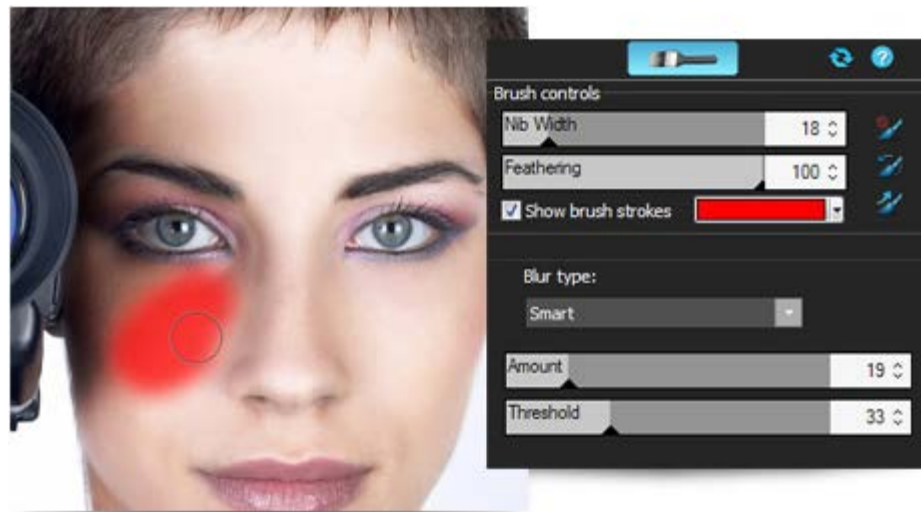

Brush on edits

Quickly brush on any editing effect or adjustment to a specific area of your photo, complete with size and feathering controls. For even more flexibility, combine your edits with different blend modes for the ultimate in control and creativity.

Blur smartly

Apply the new Smart Blur filter in Edit Mode as a creative effect, or to reduce the noise in your image. Smooth out the grain and noise patterns between edges while still retaining the sharpness and important details of your shot.

System Requirements

Hardware

- Intel® Pentium® III / AMD Athlon processor or equivalent (Intel® Pentium® 4 / AMD Athlon XP or equivalent recommended)
- 512 MB RAM (1 GB RAM recommended)
- 310 MB free hard drive space (1 GB recommended)
- High Color display adapter at 1024 x 768 resolution (1280 x 1024 recommended)
- CD/DVD Burner - for creating CDs and DVDs

Software

- Microsoft® Windows® XP with Service Pack 3, Windows Vista® or Windows® 7, or Windows® 8 operating system.
- Microsoft® Internet Explorer® 7+
- Microsoft® DirectX® 9.0c
- Ghostscript 8.0 - for PDF support
- Windows Media® Player 9.0