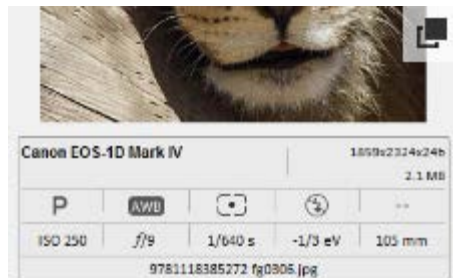

PicaView -NEW

Peek a View

Revel in the convenience of a sneak peek of your images through your OS's context menu, as you go, with ACDSee PicaView. Save time not having to open your images in an application to identify them, view their EXIF information, and launch them in ACDSee for further editing without any bother at all.