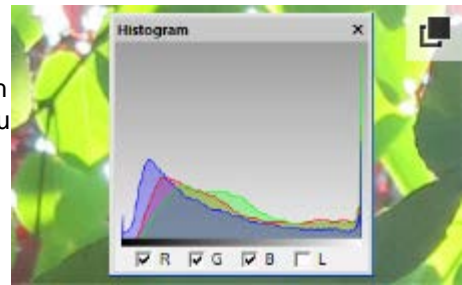

View Mode

Auto Lens View -NEW

More Than Just Rose-Tinted Glasses

Quickly preview your images in a variety of filters as you browse them with View mode using Auto Lens View.

Support for Windows Touch Gestures™ - NEW

Make Some Gestures

Motion through your viewing process quickly and elegantly on your tablet or mobile device with ACDSsee 18's support for Windows Touch Gestures™.

Auto EQ -NEW

Instant Light

View your images with an immediate exposure boost on the fly with Auto EQ.

View it All

Examine any area in on a pixel level with the Magnifying Glass and Navigator. You can also view the histogram and all of your metadata properties alongside any photo.

Edit Mode

1-Step EQ -NEW