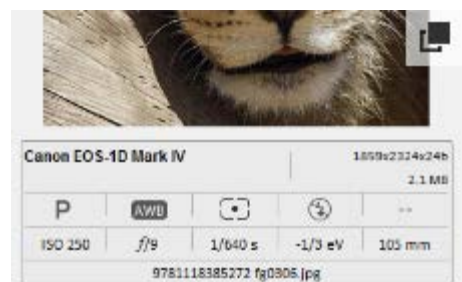

Auto Lens View -NEW

More Than Just Rose-Tinted Glasses

Quickly preview your images in a variety of filters as you browse them with View mode using Auto Lens View.

PicaView -NEW

Peek a View

Revel in the convenience of a sneak peek of your images through your OS' context menu, as you go, with ACDSsee PicaView. Save time not having to open your images in an application to identify them, view their EXIF information, and launch them in ACDSsee for further editing without any bother at all.